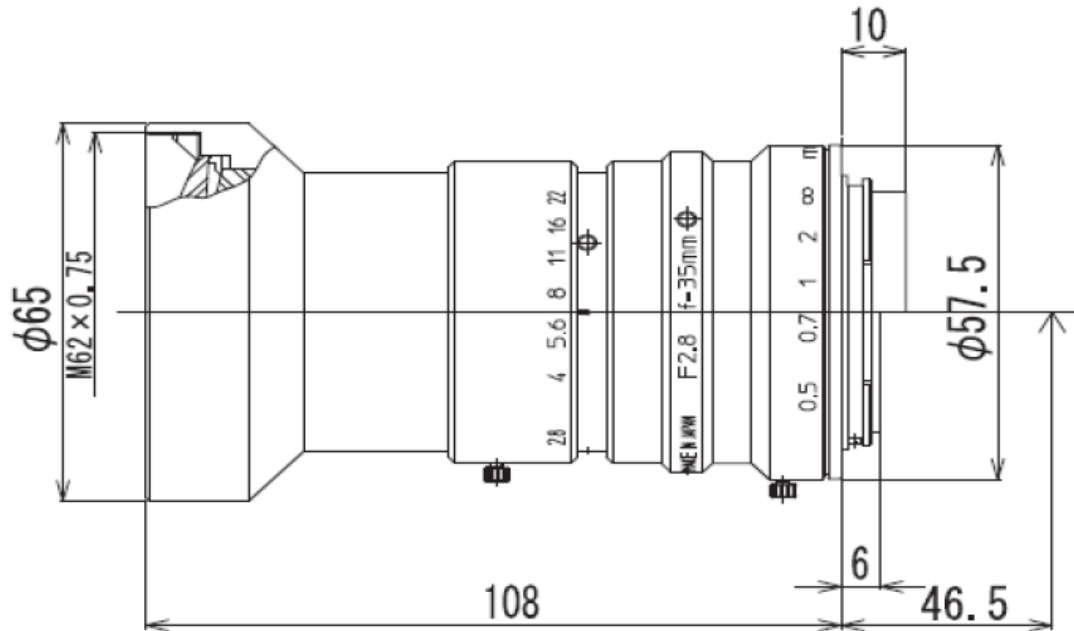

LM35CLS

Model	LM35CLS
Description	3CCD Color Line Scan Lens
Focal Length (mm)	35
Image Size (mm)	$\phi 30$
Iris Range (F-Stop)	F2.8~F22
Focusing Range (m)	0.5~ ∞
Iris Control	Manual
Focus Control	Manual
Distortion (TV)	0.06%
Flange Back in Air (mm)	46.5
Mount	F-Mount
Filter Size (mm)	M62XP0.75
Size (mm)	$\phi 65 \times 108$
Weight (g)	480