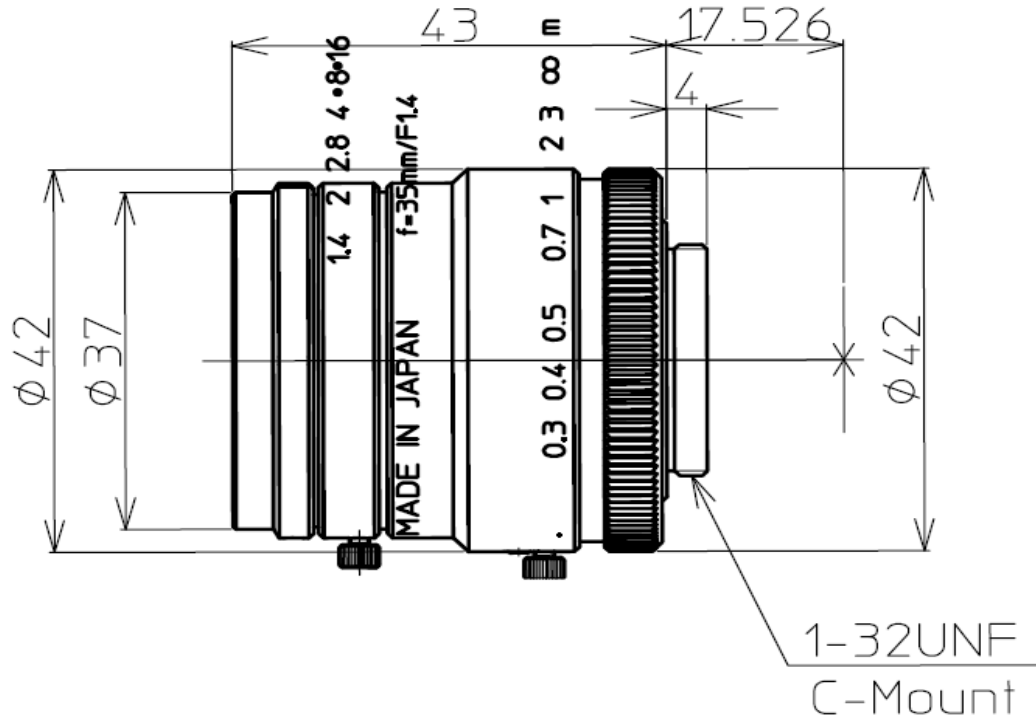

LM35HC

Model	LM35HC
Focal Length (mm)	35
Image Size (mm)	1" ($\phi 16$)
Iris Range (F-Stop)	F1.4~F16
Focusing Range (m)	0.3~ ∞
Angle of View (degrees)	1" 20.9X15.8 2/3" 14.4X10.8 1/2" 10.5X7.8
Resolution (Center, Corner)	120lp/mm, 80lp/mm
Distortion (TV)	-0.5%
Flange Back in Air (mm)	17.526
Back Focus in Air (mm)	16.8
Front/Rear Effective Dia.	$\phi 24.3$ mm $\phi 19.1$ mm
Mount	C-Mount
Filter Size (mm)	M35.5XP0.5
Size (mm)	$\phi 42$ X43
Weight (g)	130
Temperature Range	-10°C ~ 45°C